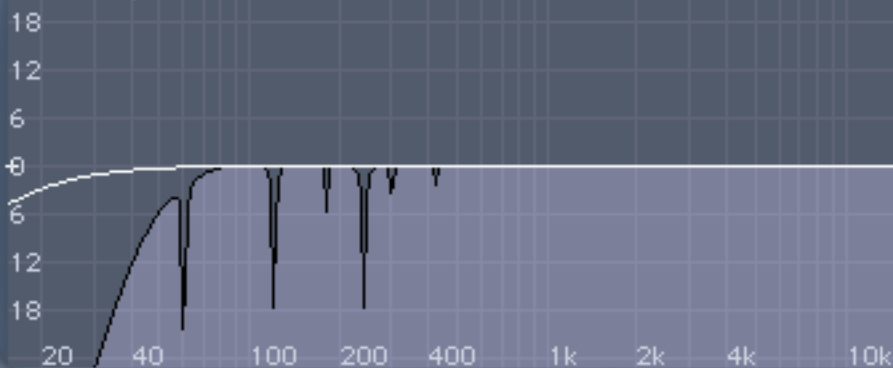

Eqium (2ch)

(1/1) Eqium (2ch)

▼ Plug-In

Compare

▼ File

◆ 01 :untitled 1

▼ Preset

Byp

Mute

FILTERS

Low Shelf II

Hi Shelf II

Low Pass

Hi Pass

Bandpass

Notch

Harmonic 4

Harmonic 8

20 Hz, -3.00 dB

C ☐ ☐ Fc G

#	C	☐	☐	Fc	G	
9	☐	☐	☐	16	--	Hi Pass
10	☐	☐	☐	51	--	Hi Pass
11	☐	☐	☐	48	--	Hi Pass
12	☐	☐	☐	44	--	Hi Pass
13	☐	☐	☐	60	-18.0	Harmonic 8
14	☐	☐	☐	60	-18.0	Harmonic 4

6/6

☒ SELECTED

☐ HANDLES

☐ LABELS

9 Hi Pass

☒ ACTIVE

☐ SOLO

Frequency (Hz)

Q