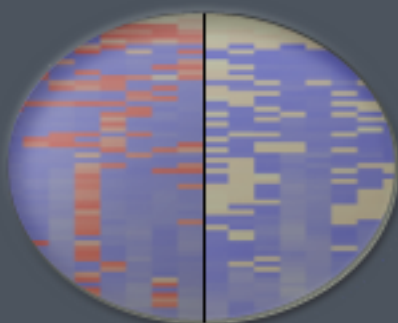

SoundSoap

NOISE TUNER

NOISE REDUCTION

 preserve voice

MODE

off

on

noise only

REMOVE HUM

50Hz

60Hz

off

 remove rumble

PRESET

1 :